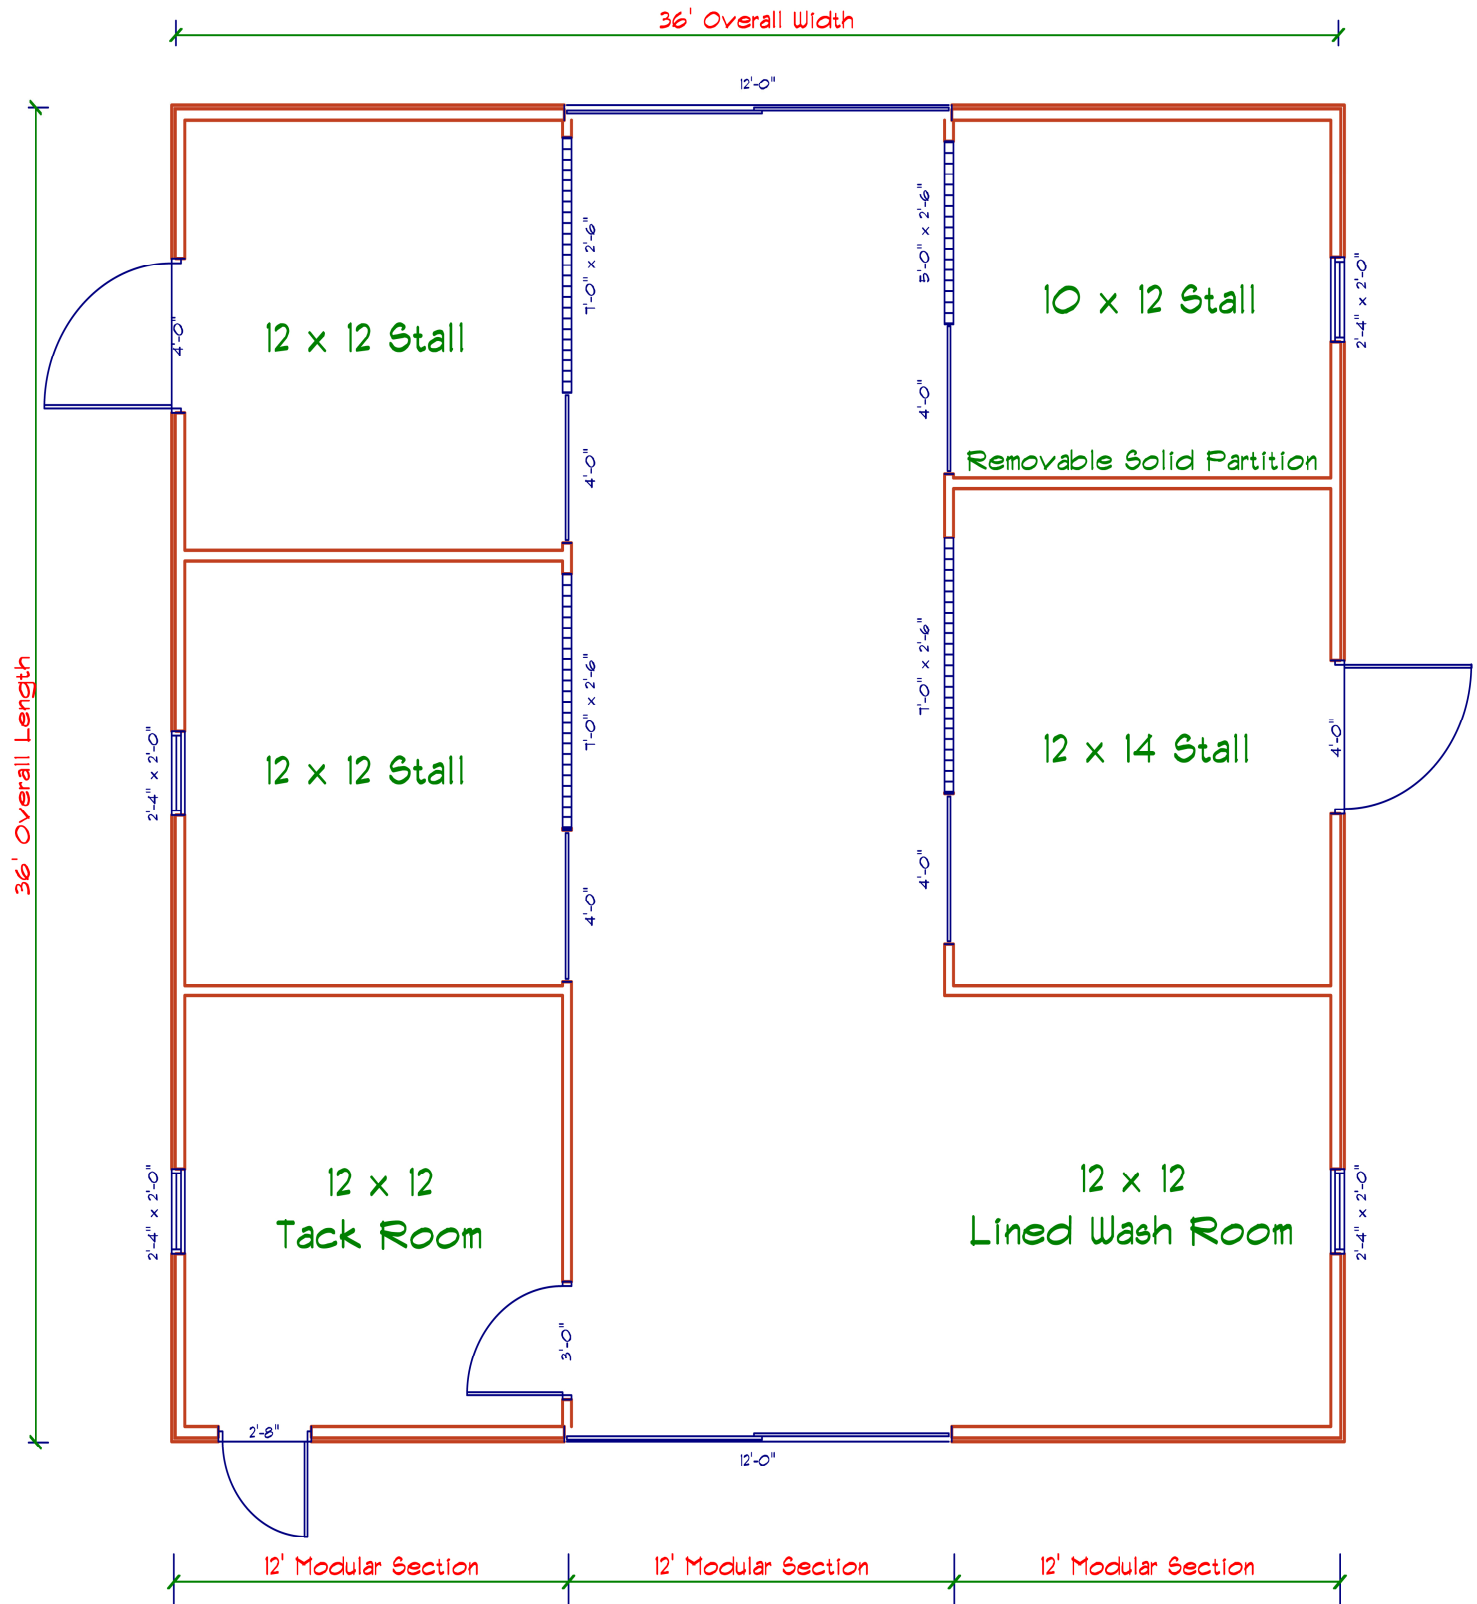

36 x 36 "Monitor" Horse Barn

DRAWING IS NOT TO SCALE

Horizon Structures, LLC
5075 Lower Valley Road, Atglen, PA 19310
1-888-44SHEDS ~ 1-888-447-4337
www.horizonstructures.com