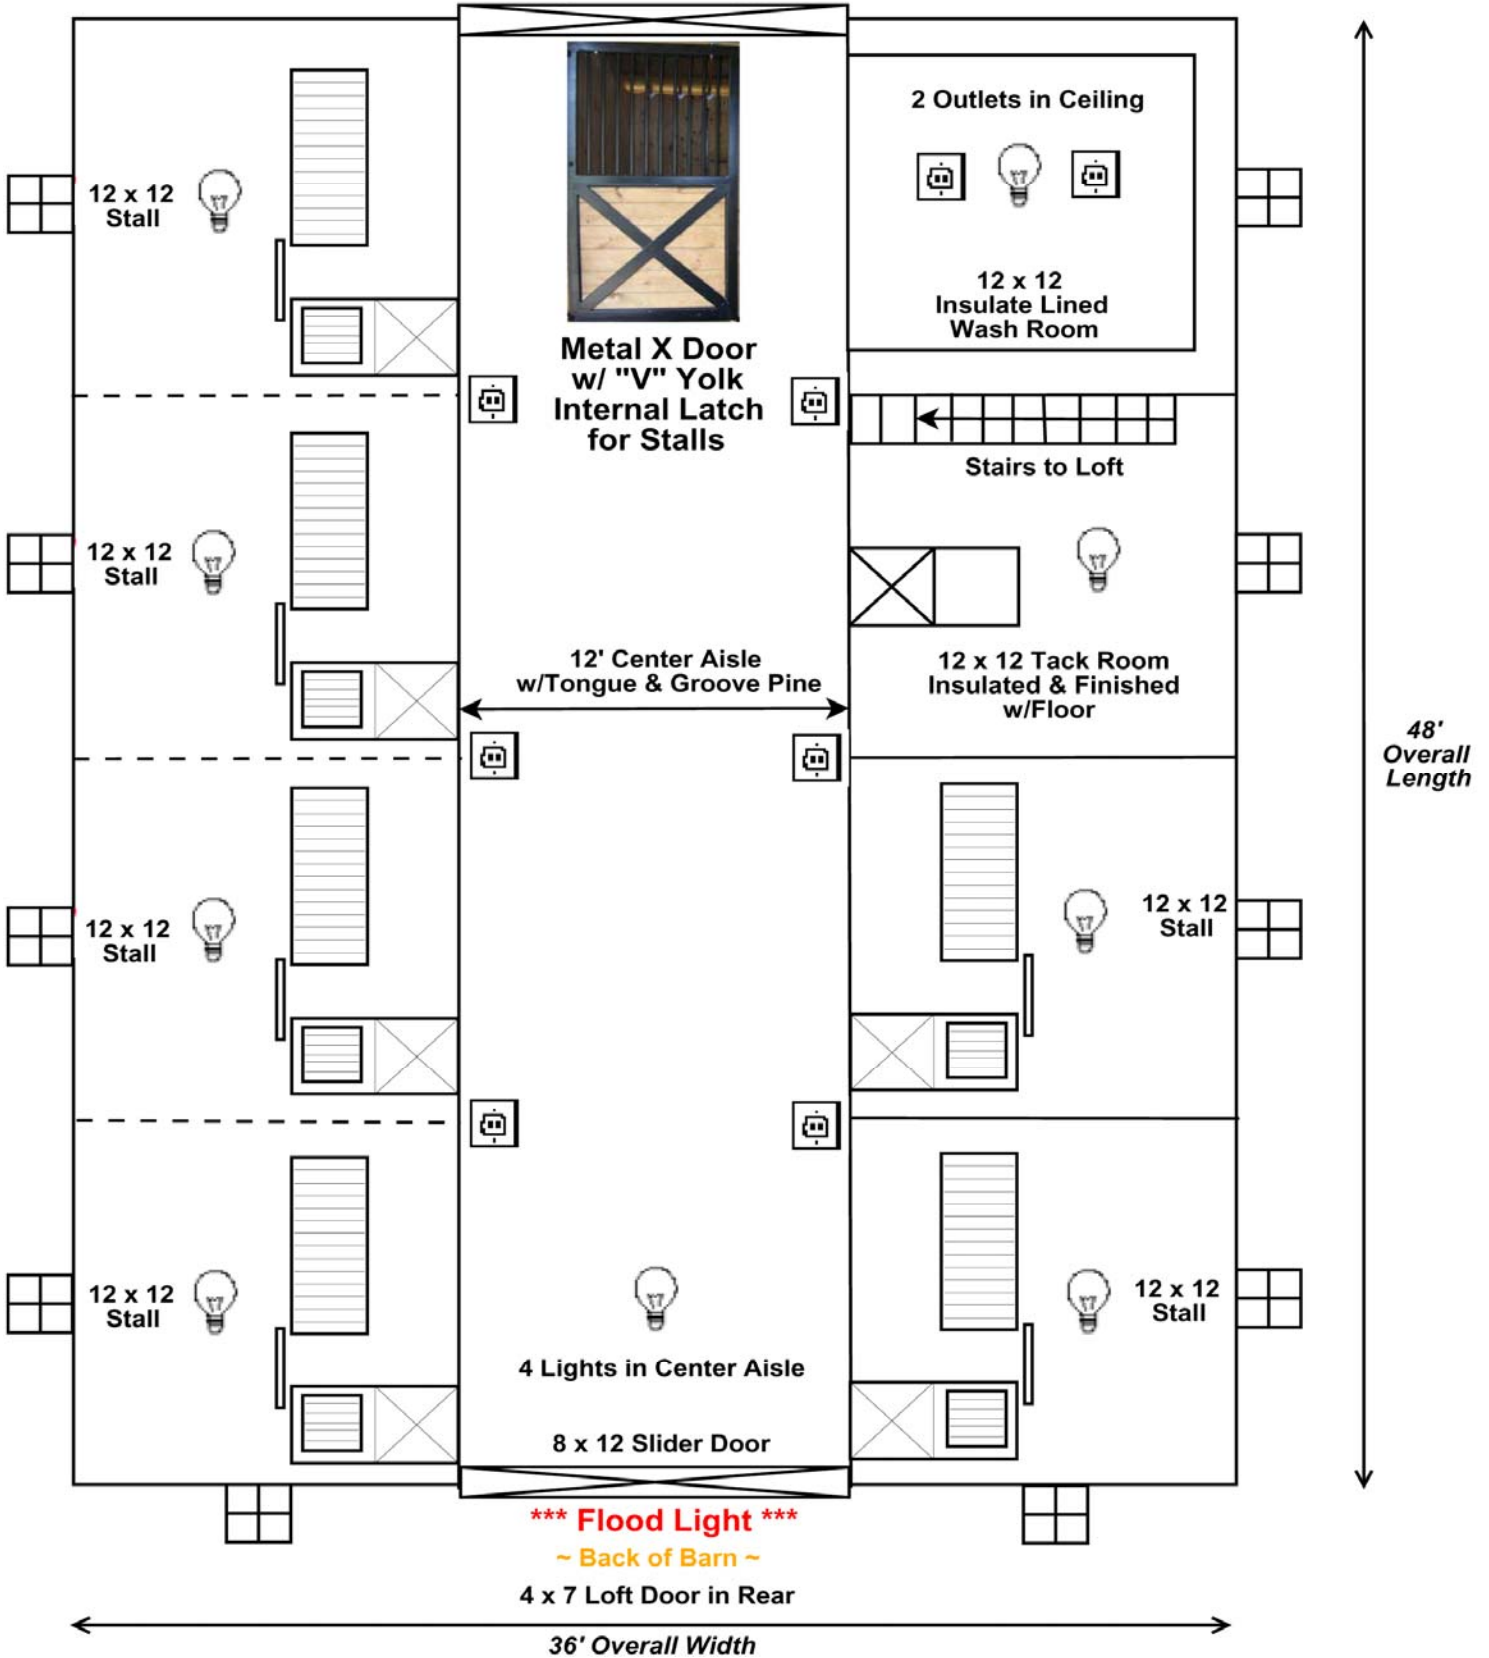

36 x 48 "High Profile" Horse Barn

DRAWING IS NOT TO SCALE

Loft Window in Front

~ Front of Barn ~

8 x 12 Slider Door w/Glass

Metal X Door
w/ "V" Yolk
Internal Latch
for Stalls

12' Center Aisle
w/Tongue & Groove Pine

4 Lights in Center Aisle

8 x 12 Slider Door

*** Flood Light ***

~ Back of Barn ~

4 x 7 Loft Door in Rear

36' Overall Width

48'
Overall
Length