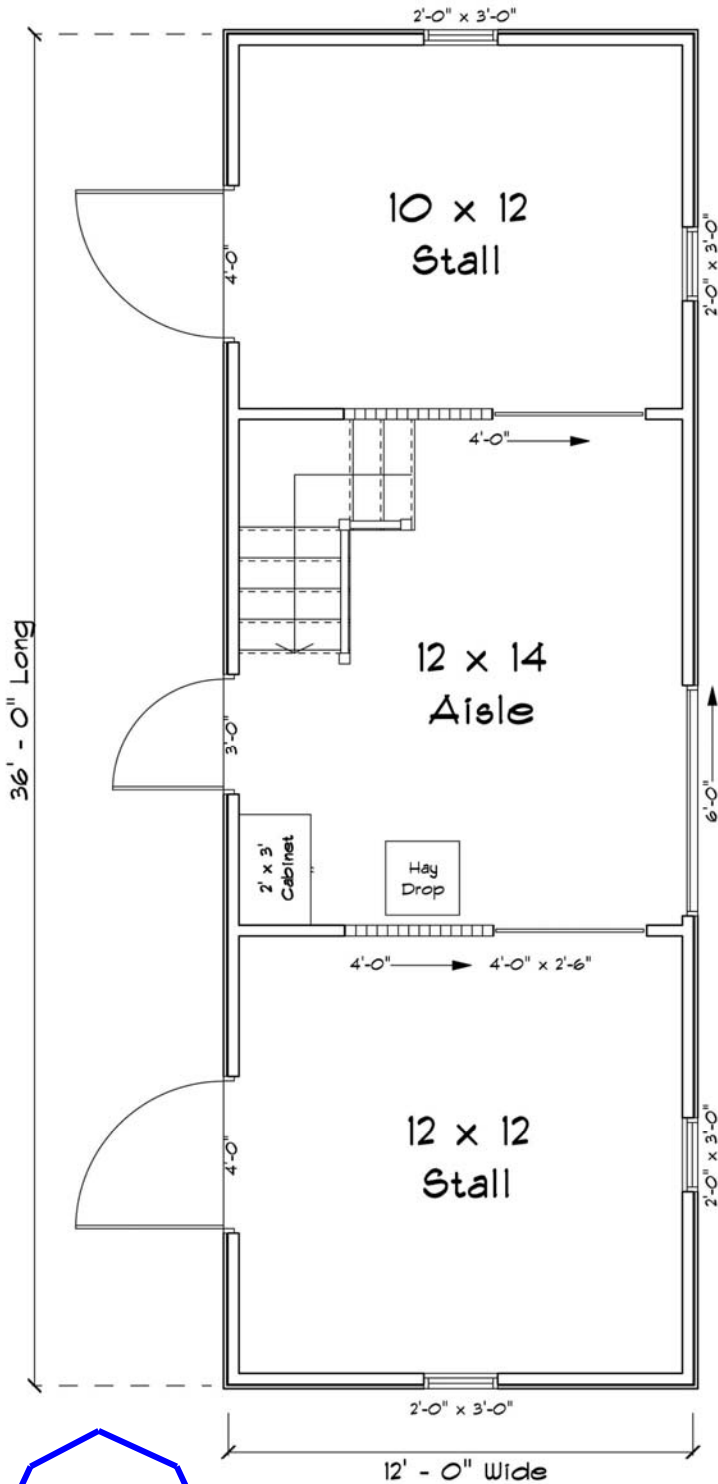

The Welsh

2 Stall, 12 x 36

**Gambrel
Roof
STANDARD
With Loft**

STANDARD FEATURES:

Stalls Include:

- 4' x 7' Sliding Stall Door - 4 door styles to choose from
- Powder-Coated Steel Grill Stall Front with Chew Guard
- 4' High Solid OAK Kickboard
- 2' x 3' Window with Grill and Screen
- 4' x 7' Dutch Door with Chew Guard *Allows access from outside the barn*

Barn Interior (lower level):

- 2' x 8' Tongue & Groove in Aisle
- Full Wooden Staircase with Rail
- 6' x 7' Sliding Barn Door with Windows
- 3' Wide Hinged Wooden Service Door
- 2' x 3' Wood Corner Cabinet

Loft - 6' Overhead Clearance:

- 5/8" Plywood Floor
- 3' x 6' Hay Door on Gable End
- 2' x 3' Window with Screen Opposite Gable End
- 32" x 32" Hinged Trap Door
- 6' Overhead Clearance

Construction Details: