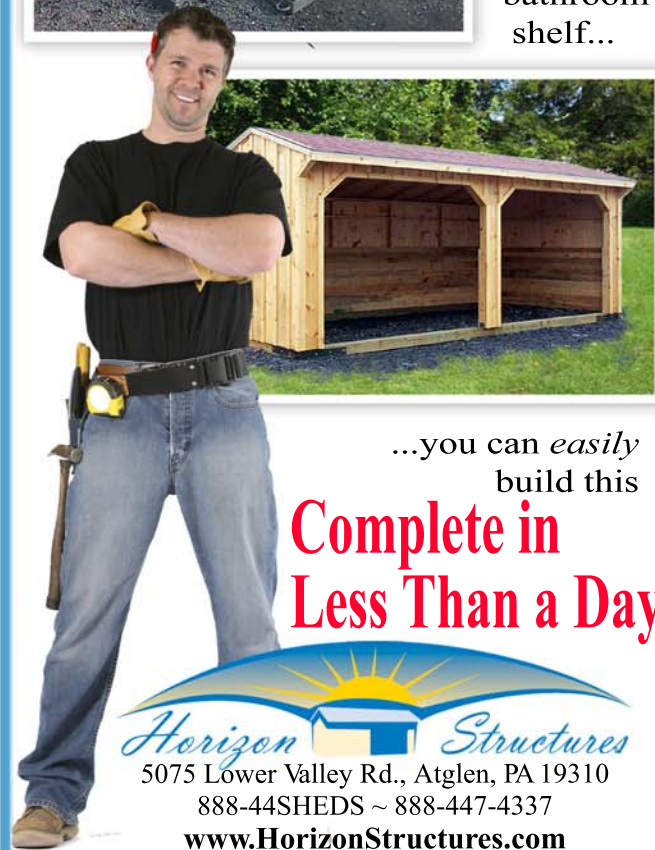

If you can install a bathroom shelf...