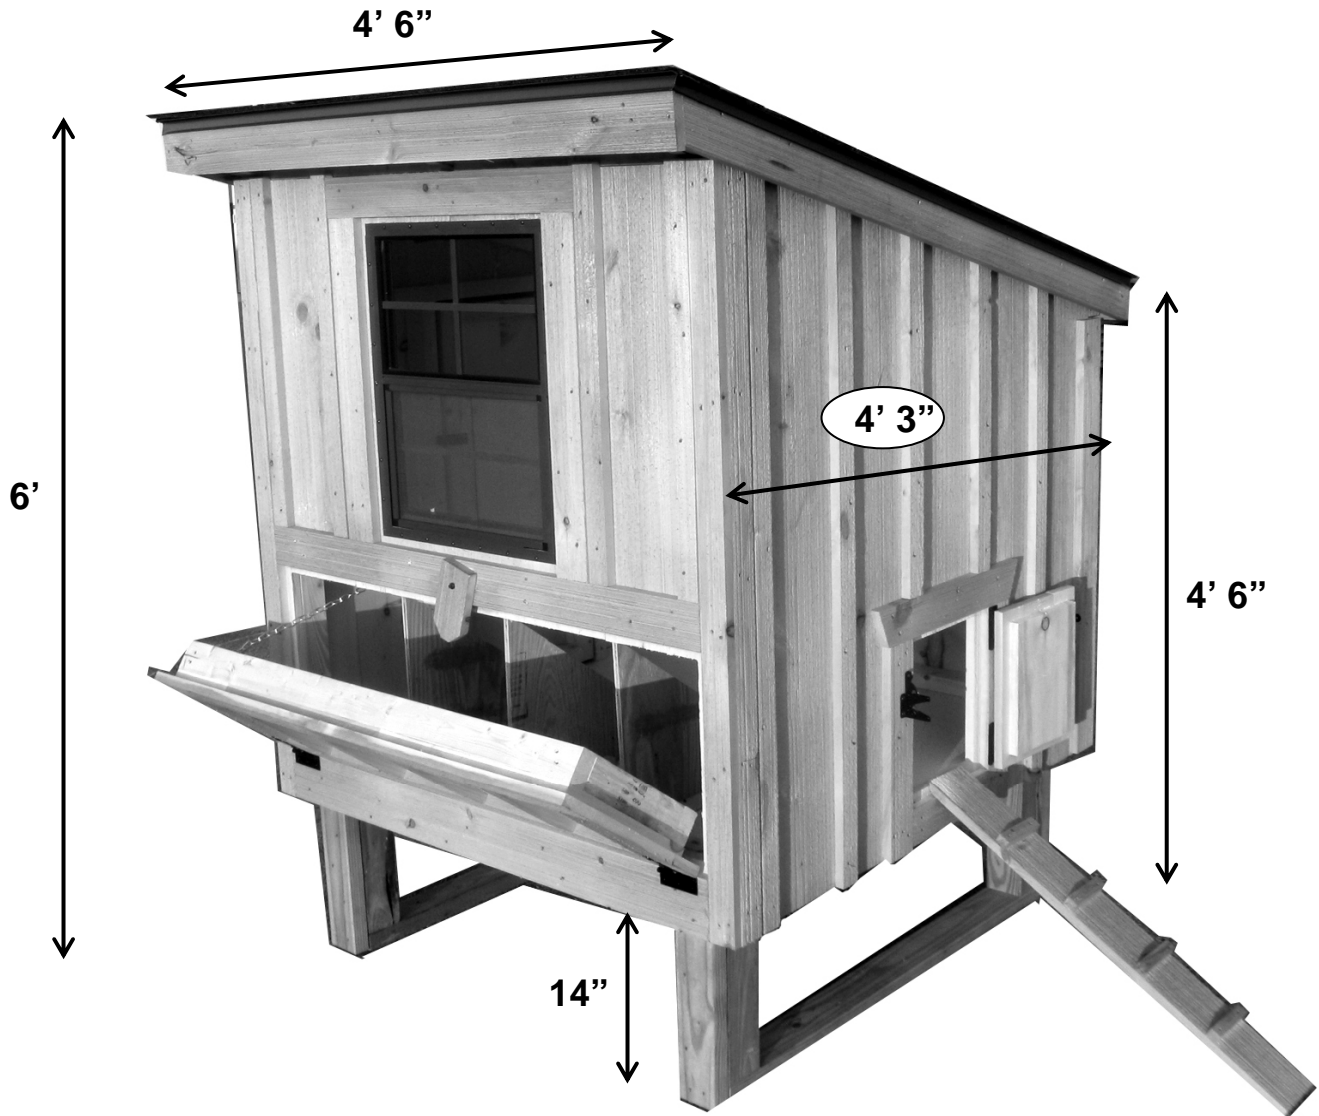

Mini Coop 2

NOTE: Door on right side is 18.5" wide

Horizon Structures, LLC
5075 Lower Valley Rd., Atglen, PA 19310
888-447-4337
www.horizonstructures.com