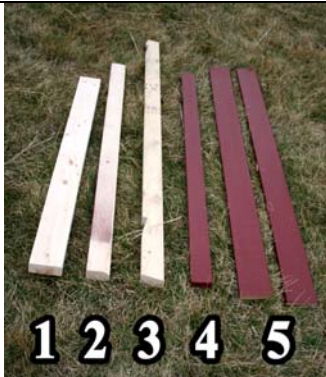

1. Nest Box Sill
2. Roost Bar
3. Roof Rafter
4. Soffit
5. Front & Back Face Plate