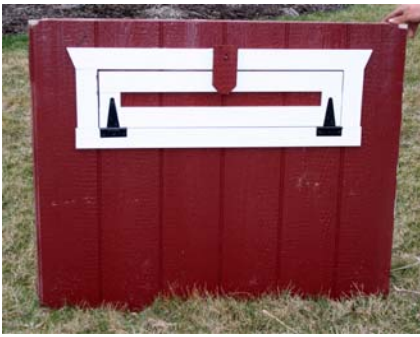

MINI COOP KIT CONTENTS

Contents:

- OSB Roof Sheathing – 2 pieces
- Pressure treated wood legs and braces. (*not shown)

Floor with Nest Box Dividers
** Glasbord flooring attached - UPGRADE

Front Wall Panel

Back Wall Panel

Right Wall Panel

Left Wall Panel

Drip Edge - metal
Top & Bottom (or Front & Back): shorter
Side Pieces: 2 1/4"er

Corner Trim – wood
Back Wall: shorter
Front Wall: 2 1/4"er

3 Nest Dividers

1. Nest Box Sill
2. Roost Bar
3. Roof Rafter
4. Soffit
5. Front & Back Face Plate