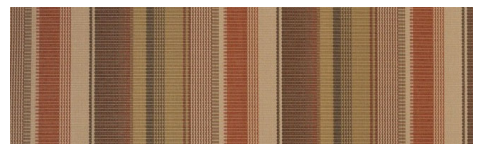

Gray, B&W

Black Forest Fancy

Westfield Mushroom

Heather Beige Classic

Hemlock Tweed

Charcoal Tweed

Navy Taupe, Fancy

Burgundy, B&W

East Ridge Cocoa

Linen Tweed

Dubonnett Tweed

Royal Blue Tweed

| Curtain Pricing & Colors | | | | | | |
|--|----------|----------|----------|----------|----------|----------|
| EZShade Curtain System for Wood Structures | | | | | | |
| Fabric Type | 8' Wide | 10' Wide | 12' Wide | 14' Wide | 16' Wide | 18' Wide |
| Patterned/Striped Fabric | 1,115.00 | 1,175.00 | 1,245.00 | 1,310.00 | 1,370.00 | 1,440.00 |
| Solid Color Fabric | 1,085.00 | 1,140.00 | 1,195.00 | 1,255.00 | 1,315.00 | 1,370.00 |
| EZShade Curtain System for Vinyl Structures | | | | | | |
| Fabric Type | 8' Wide | 10' Wide | 12' Wide | 14' Wide | 16' Wide | 18' Wide |
| Patterned/Striped Fabric | 1,175.00 | 1,260.00 | 1,335.00 | 1,420.00 | 1,500.00 | 1,580.00 |
| Solid Color Fabric | 1,150.00 | 1,220.00 | 1,295.00 | 1,365.00 | 1,440.00 | 1,510.00 |

Sumba Mocha

Skyline Stripe Verdi

Island Stripe

Black

Navy Pier

Burlap

Metallic Smoke

Colors printed on paper will not be accurate, and are for reference only. Please refer to actual color swatches when selecting a fabric.