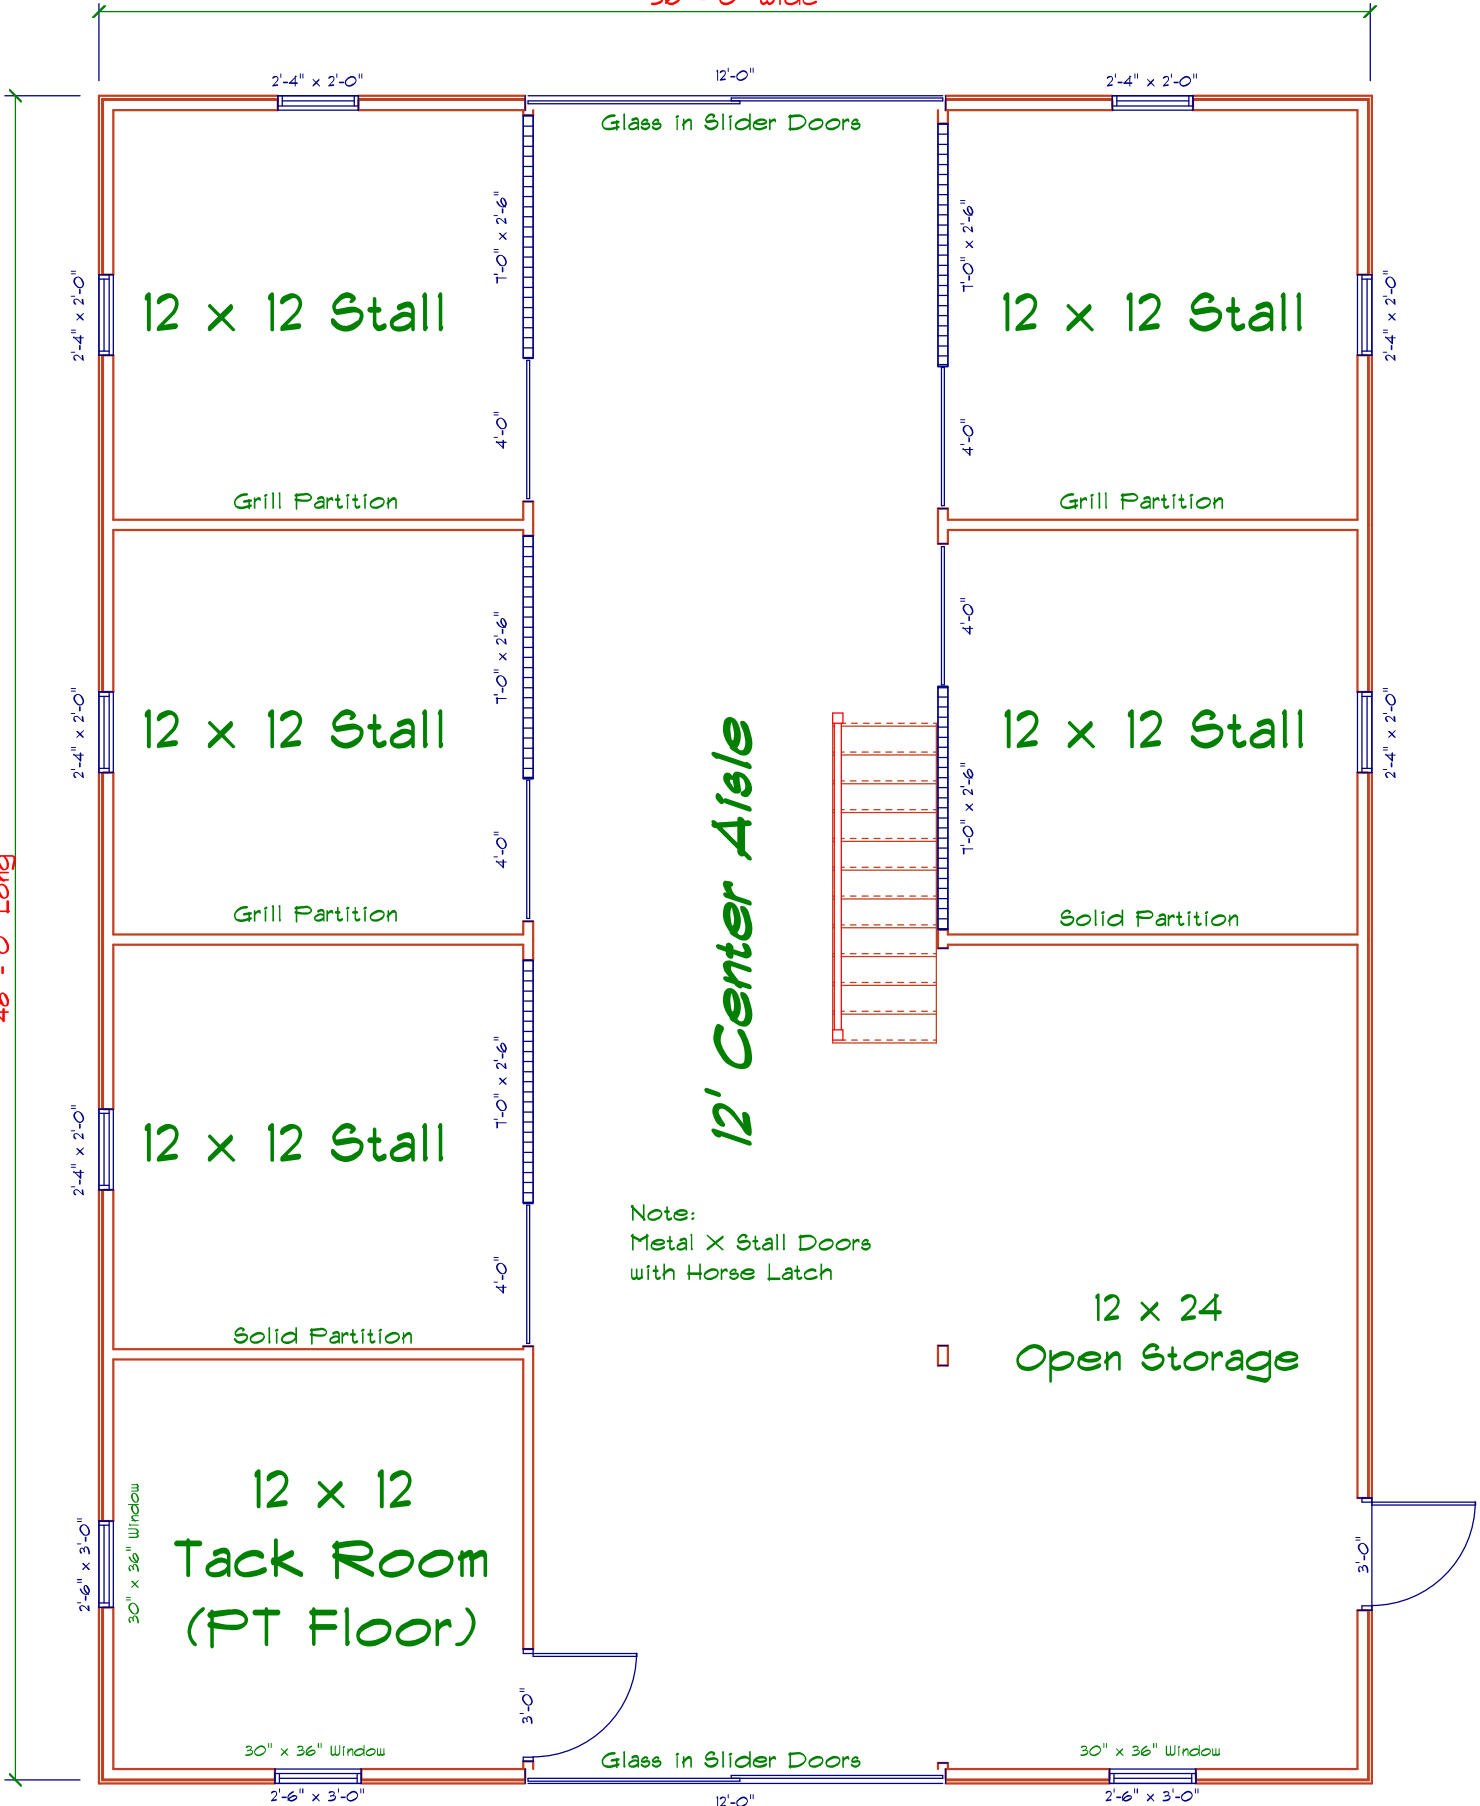

36' - 0" Wide

48' - 0" Long

Note:
Metal X Stall Doors
with Horse Latch

12 x 24
Open Storage

Floor Plan