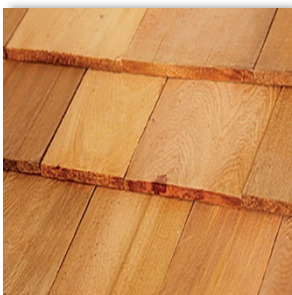

## KENNEL SHINGLE COLORS

**Cedar**

**Charcoal**

**Forest Green**

**Nickle Gray**

**Walnut Brown**

**Weather Gray**

**Williamsburg Slate**