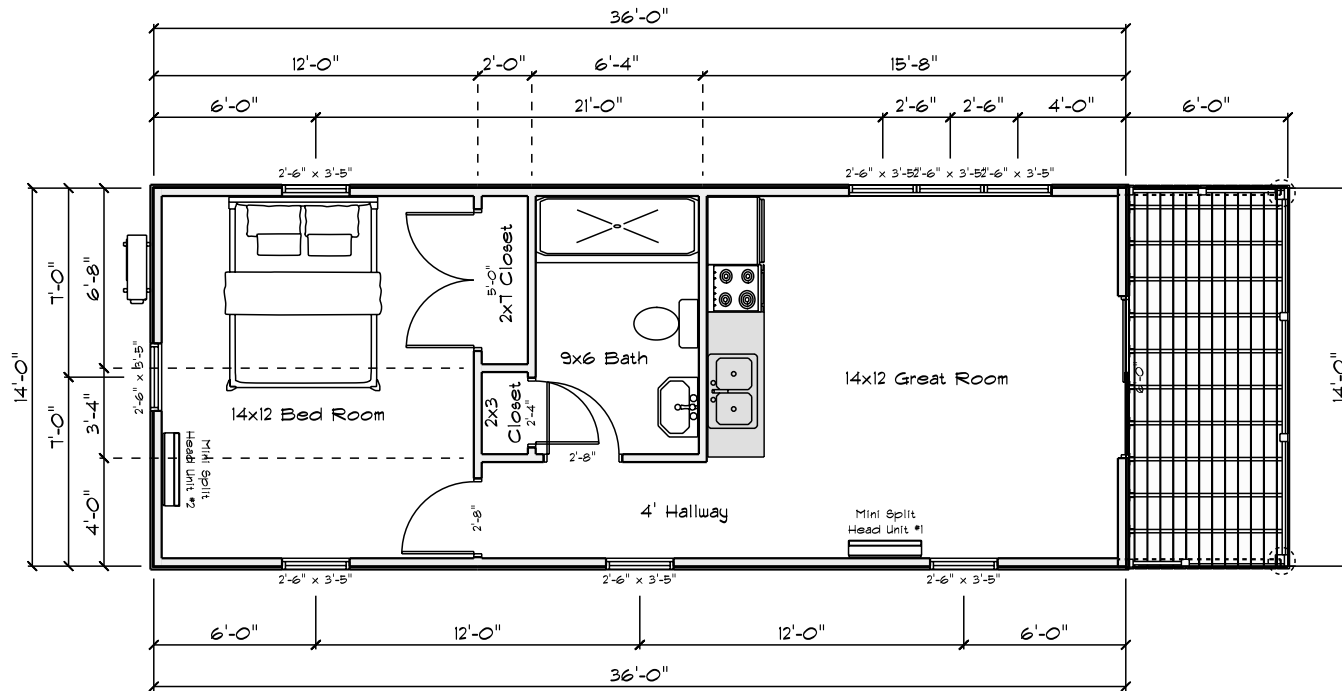

MAIN FLOOR

SCALE: 0.0827" = 1'-0"

CONSTRUCTION NOTES:

38x36 Paddock Retreat

PHONE:

DRAWN BY: **Ellie Knowles**

SCALE: 0.0827" = 1'-0"

DATE: Friday, December 6, 2024

PAGE: **1/2**

SECOND FLOOR

SCALE: 0.1406" = 1'-0"

CONSTRUCTION NOTES:

38x36 Paddock Retreat

PHONE:

DRAWN BY: **Ellie Knowles**

SCALE: 0.1406" = 1'-0"