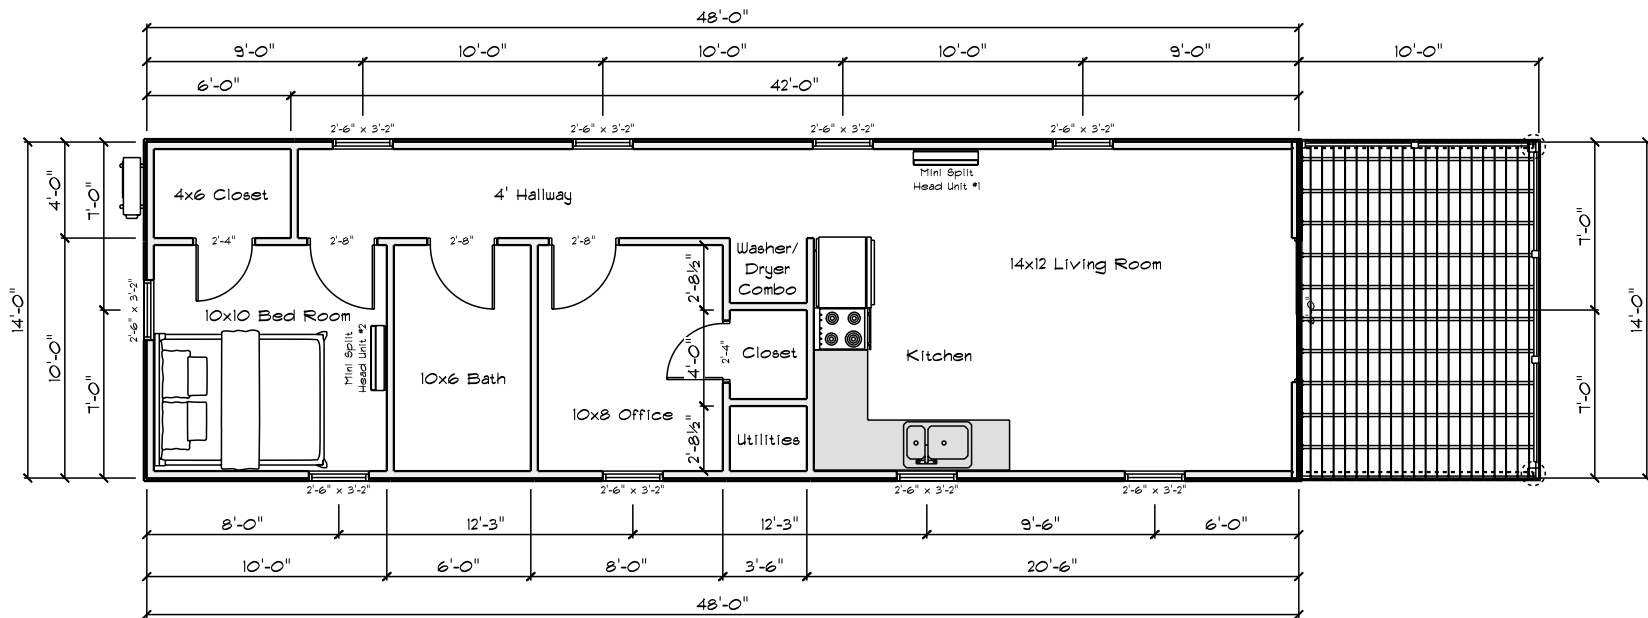

MAIN FLOOR

SCALE: 0.0837" = 1'-0"

CONSTRUCTION NOTES:

38x48 Farm House

PHONE:

DRAWN BY: **Ellie Knowles**

SCALE: 0.0837" = 1'-0"

DATE: Tuesday, October 22, 2024

PAGE: **1 / 2**

SECOND FLOOR

SCALE: 1/8" = 1'-0"

CONSTRUCTION NOTES:

38x48 Farm House

PHONE:

DRAWN BY: **Ellie Knowles**

SCALE: 1/8" = 1'-0"